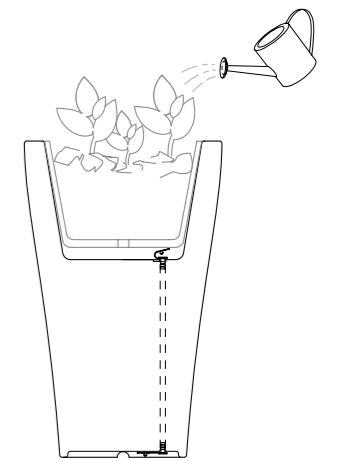

THE EXAMPLE OF RGB LED LIGHT PLANTER BY REMOTE CONTROLLED

CUBE	Dimensions		
			
Item NO.	L	W	H
GR1840	40 cm	40 cm	40 cm
GR1850	50 cm	50 cm	50 cm
GR1860	60 cm	60 cm	60 cm

THE EXAMPLE OF RGB LED LIGHT PLANTER BY REMOTE CONTROLLED

Dimensions

Item NO.	Dimensions		
	Top	Bottom	Height
GR0880	50 cm	32 cm	80 cm
GR08110	60 cm	36 cm	110 cm

THE EXAMPLE OF RGB LED LIGHT PLANTER BY REMOTE CONTROLLED

Item NO.	Dimensions		
	Top	Bottom	Height
GR0266	66 cm	39 cm	60 cm
GR02116	115 cm	68 cm	105 cm

THE EXAMPLE OF RGB LED LIGHT PLANTER BY REMOTE CONTROLLED

GR02116

GR1390

Drainage

Dimensions

			
Item NO.	Top	Bottom	Height
GR1260	43×43 cm	33×33 cm	60 cm
GR1390	43×43 cm	33×33 cm	90 cm
GR14120	43×43 cm	33×33 cm	120 cm