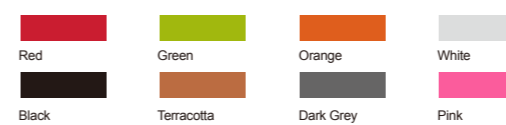

Dimensions

Item NO.	Dimensions		
	Top	Bottom	Height
GR0880	50 cm	32 cm	80 cm
GR08110	60 cm	36 cm	110 cm

THE EXAMPLE OF RGB LED LIGHT PLANTER BY REMOTE CONTROLLED

Item NO.	Dimensions		
	Top	Bottom	Height
GR0266	66 cm	39 cm	60 cm
GR02116	115 cm	68 cm	105 cm

THE EXAMPLE OF RGB LED LIGHT PLANTER BY REMOTE CONTROLLED

GR02116

GR1390

Drainage

Dimensions

			
Item NO.	Top	Bottom	Height
GR1260	43×43 cm	33×33 cm	60 cm
GR1390	43×43 cm	33×33 cm	90 cm
GR14120	43×43 cm	33×33 cm	120 cm

Dimensions

			
Item NO.	Top	Bottom	Height
GR0770	44 cm	30 cm	70 cm
GR07110	44 cm	30 cm	110 cm

Available Colors:

Available Colors:

Dimensions

			
Item NO.	Top	Bottom	Height
GR0880	50 cm	32 cm	80 cm
GR08110	60 cm	36 cm	110 cm

Dimensions

Item NO.	Top	Bottom	Height
GR0266	66 cm	39 cm	60 cm
GR02116	115 cm	68 cm	105 cm

GR02116

Available Colors:

Red

Green

Orange

White