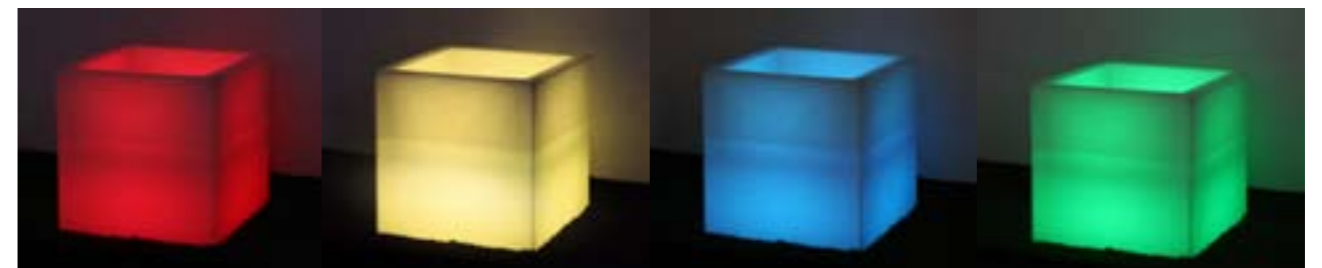

BON DÉCOR

www.CompassCo-Group.com

GR1390

Illuminated Square Planter

Item NO.	Dimensions		
	Top	Bottom	Height
GR1260	43×43 cm	33×33 cm	60 cm
GR1390	43×43 cm	33×33 cm	90 cm
GR14120	43×43 cm	33×33 cm	120 cm

VOLT	WATT	LAMP	WIRE LENGTH	CERTIFICATION
220	15, E27	ENERGY SAVING	4metres.	CE, IP54
110	15, E26	ENERGY SAVING	4metres.	UL, IP54

Please advise to us the type of plug and volt for lamp in your market before placing an order.

THE EXAMPLE OF RGB LED LIGHT PLANTER BY REMOTE CONTROLLED

Item NO.	Dimensions		
	Top	Bottom	Height
GR0180	43 cm	24 cm	80 cm
GR0190	50 cm	30 cm	90 cm

THE EXAMPLE OF RGB LED LIGHT PLANTER BY REMOTE CONTROLLED

Item NO.	Dimensions		
	Top	Bottom	Height
GR0770	44 cm	30 cm	70 cm
GR07110	44 cm	30 cm	110 cm

▶ The simple and modern design illuminated planter is very suitable for the construction, hotels, shops, restaurants and your garden.

THE EXAMPLE OF RGB LED LIGHT PLANTER BY REMOTE CONTROLLED

CUBE	Dimensions		
			
Item NO.	L	W	H
GR1840	40 cm	40 cm	40 cm
GR1850	50 cm	50 cm	50 cm
GR1860	60 cm	60 cm	60 cm

THE EXAMPLE OF RGB LED LIGHT PLANTER BY REMOTE CONTROLLED